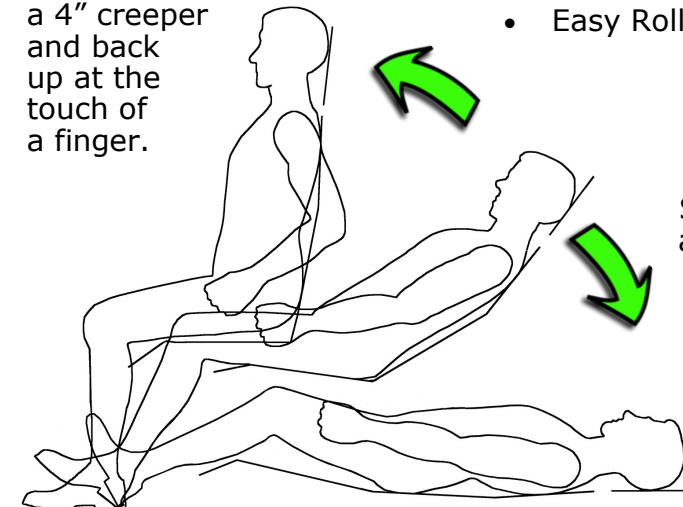

### **Prevent Cumulative Trauma Disorder**

**Implementation of  
 Human Hoist for  
 work  
 requiring bending,  
 stooping and  
 crawling can pre-  
 vent long term  
 injury to joints and  
 help eliminate  
 sprains and strains  
 caused by  
 over-reaching from  
 a poor position.**

Smoothly transitions from a 26" tall work chair to a 4" creeper and back up at the touch of a finger.

- Power Up & Down
- 8 Backrest Positions
- 5 Headrest Positions
- Easy Rolling Casters

Stops Anywhere along it's travel-  
 Infinite Adjustability!