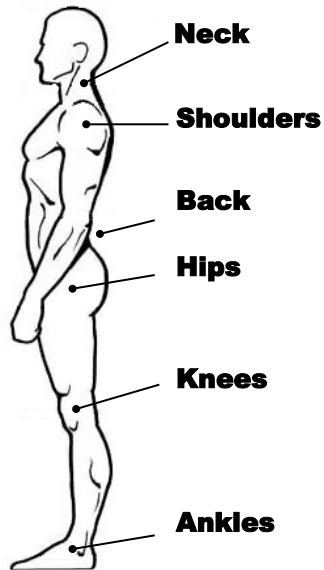

Find out how the
Human Hoist Power Shop Chair
can make your work safer,
cleaner, more efficient, more
productive, and more comfortable.

- Manufacturing
- Transportation
- Aerospace
- Maintenance

HUMANHOIST®

POWER SHOP CHAIR

Personal Positioning Technology® For the Workplace

Prevent Cumulative Trauma Disorder