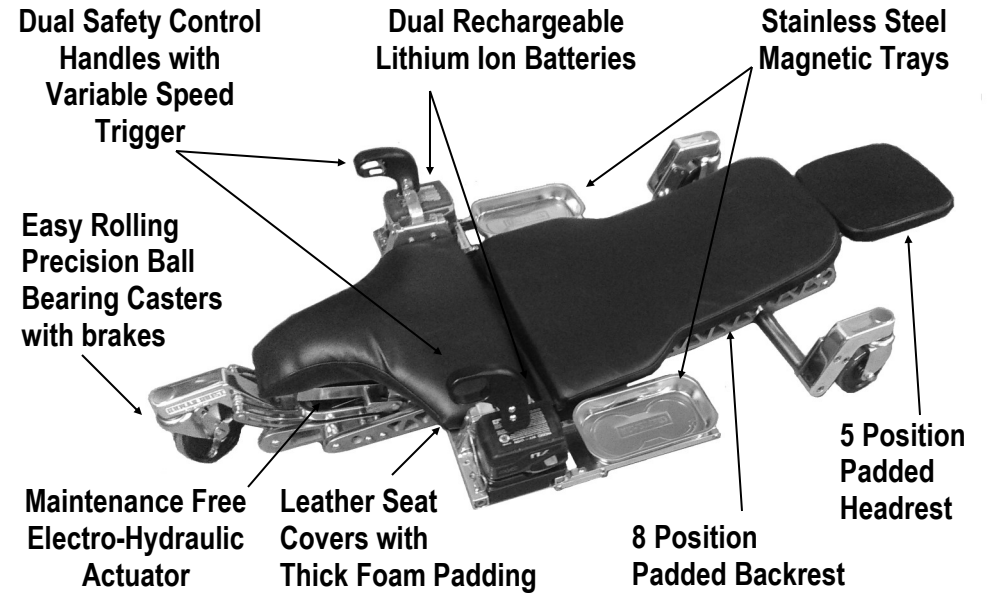

Smoothly transitions from a 26" tall work chair to a 4" creeper and back up at the touch of a finger.

- Power Up & Down
- 8 Backrest Positions
- 5 Headrest Positions
- Easy Rolling Casters

Stops Anywhere along it's travel-  
 Infinite Adjustability!

***Human Hoist®, the World Leader in Personal Positioning®***

Human Hoist is constructed entirely of polished 304 Stainless Steel and Aircraft Aluminum for decades of reliable service. Powered by rechargeable Lithium Ion Batteries, Human Hoist will operate all day on a single charge. Precision Ball Bearing casters glide effortlessly with almost no breakaway force. Brakes on all wheels Keep Human Hoist where users need it.

Human Hoist's headrest has 5 easily adjustable positions for precise, comfortable support.

Human Hoist provides unparalleled adjustability in an assistive device, allowing backrest adjustments at 10 degree increments when the seat is at it's lowest point.