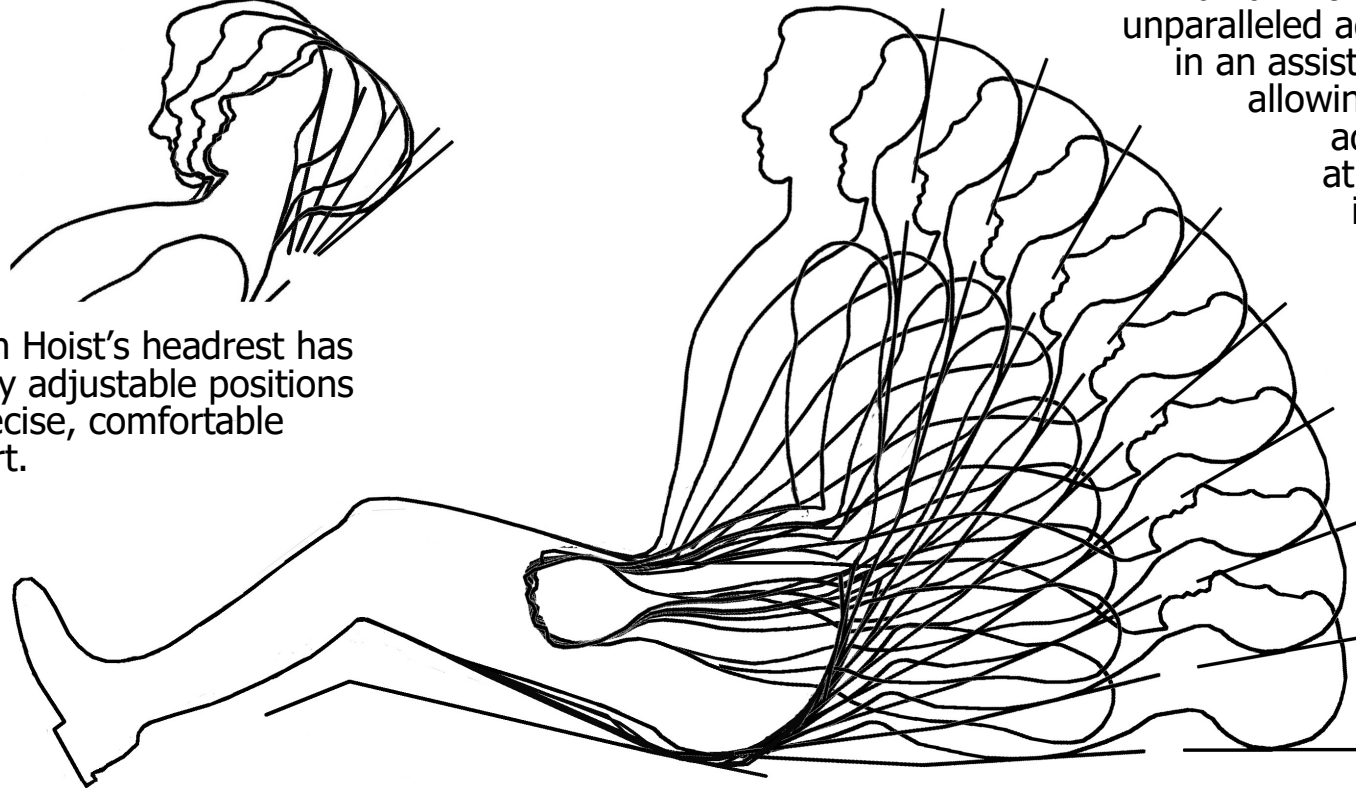

Smoothly transitions from a 26" tall work chair to a 4" creeper and back up at the touch of a finger.

- Power Up & Down
- 8 Backrest Positions
- 5 Headrest Positions
- Easy Rolling Casters

Stops Anywhere along it's travel-  
 Infinite Adjustability!

***Human Hoist®, the World Leader in Personal Positioning®***

Human Hoist is constructed entirely of polished 304 Stainless Steel and Aircraft Aluminum for decades of reliable service. Powered by rechargeable Lithium Ion Batteries, Human Hoist will operate all day on a single charge. Precision Ball Bearing casters glide effortlessly with almost no breakaway force. Brakes on all wheels Keep Human Hoist where users need it.

Human Hoist's headrest has 5 easily adjustable positions for precise, comfortable support.

Human Hoist provides unparalleled adjustability in an assistive device, allowing backrest adjustments at 10 degree increments when the seat is at it's lowest point.